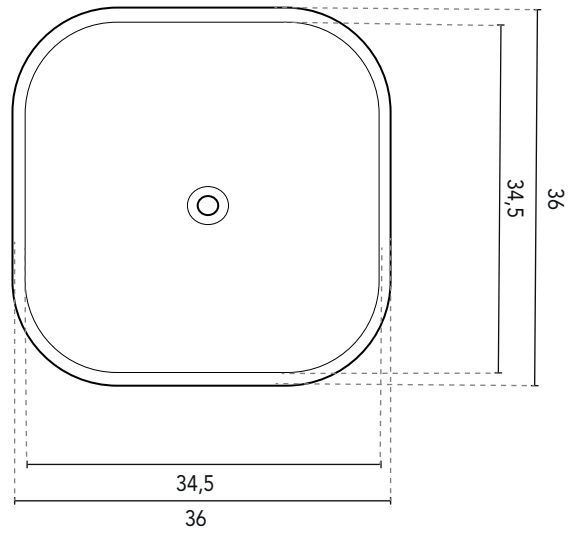

COUNTERTOP WASHBASINS

COUNTERTOP WASHBASIN ZALA	
MEASURES	36
FINISHES	Gloss White
MATERIAL	Ceramic

\*Measures in cm.