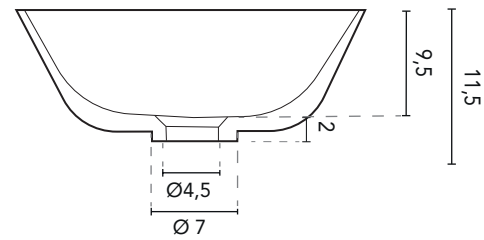

VOLTA - TECHNICAL FEATURES

COUNTERTOP WASHBASINS

SECTION

| COUNTERTOP WASHBASIN VOLTA | |
|----------------------------|---------------|
| MEASURES | 53 |
| FINISHES | Matt White |
| MATERIAL | Solid Surface |

*Measures in cm.