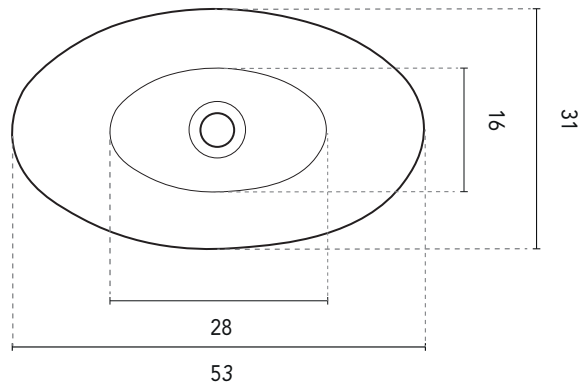

VOLTA - TECHNICAL FEATURES

COUNTERTOP WASHBASINS

SECTION

| COUNTERTOP WASHBASIN VOLTA | |
|----------------------------|---------------|
| MEASURES | 53 |
| FINISHES | Matt White |
| MATERIAL | Solid Surface |

*Measures in cm.