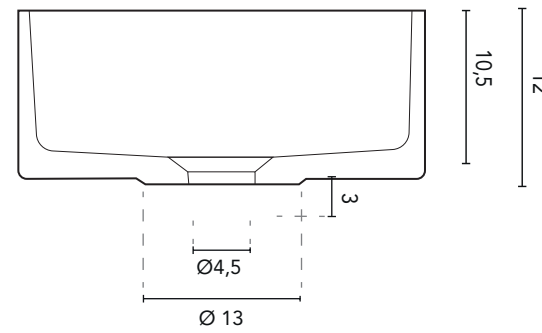

COUNTERTOP WASHBASINS

SECTION

| COUNTERTOP WASHBASIN TAOS | |
|---------------------------|---------------|
| MEASURES | 44, 5 |
| FINISHES | Matt White |
| MATERIAL | Solid Surface |

*Measures in cm.