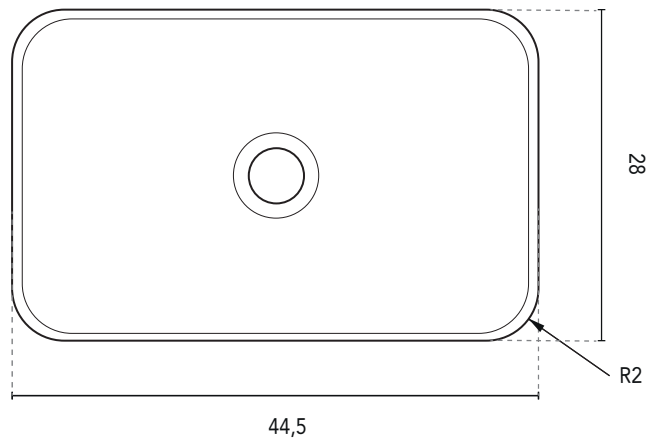

COUNTERTOP WASHBASINS

SECTION

| COUNTERTOP WASHBASIN TAOS | |
|---------------------------|---------------|
| MEASURES | 44, 5 |
| FINISHES | Matt White |
| MATERIAL | Solid Surface |

*Measures in cm.