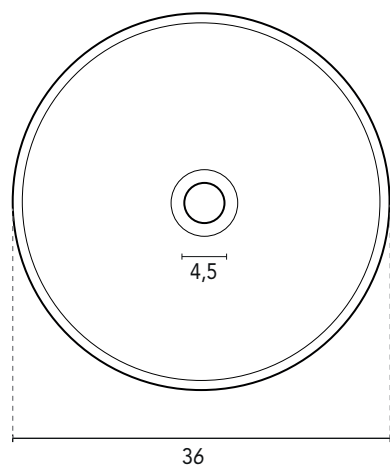

COUNTERTOP WASHBASINS

COUNTERTOP WASHBASIN SUN	
MEASURES	36
FINISHES	Matt Sand, Matt Black, Cotton, Piombo, Vintage Grey, Blue Ocean
MATERIAL	Ceramic

\*Measures in cm.