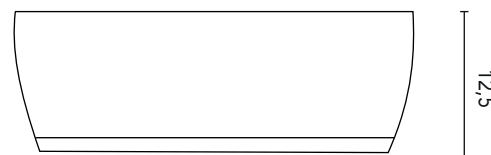

COUNTERTOP WASHBASINS

COUNTERTOP WASHBASIN NYSA	
MEASURES	35
FINISHES	Gloss White
MATERIAL	Ceramic

*Measures in cm.