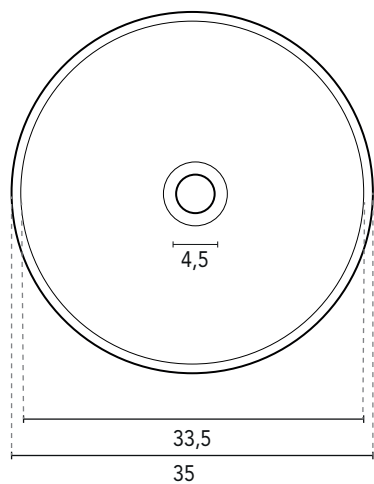

COUNTERTOP WASHBASINS

COUNTERTOP WASHBASIN NYSA	
MEASURES	35
FINISHES	Gloss White
MATERIAL	Ceramic

*Measures in cm.