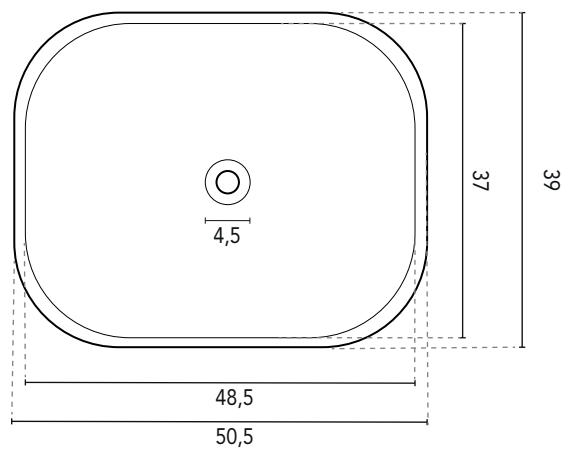

COUNTERTOP WASHBASINS

COUNTERTOP WASHBASIN NOMIA	
MEASURES	50,5
FINISHES	Gloss White
MATERIAL	Ceramic

\*Measures in cm.