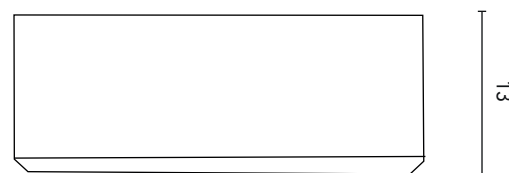

COUNTERTOP WASHBASINS

COUNTERTOP WASHBASIN NOMIA	
MEASURES	50,5
FINISHES	Gloss White
MATERIAL	Ceramic

\*Measures in cm.