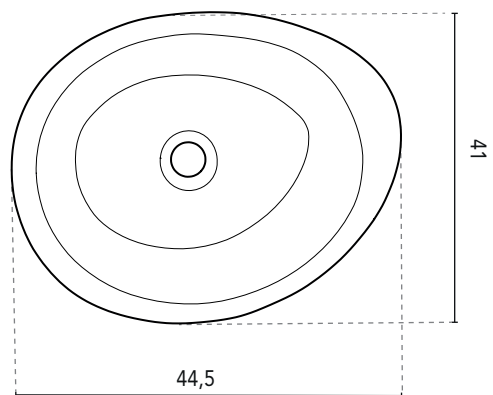

COUNTERTOP WASHBASINS

| COUNTERTOP WASHBASIN GALAXY |             |
|-----------------------------|-------------|
| MEASURES                    | 44,5        |
| FINISHES                    | Gloss White |
| MATERIAL                    | Ceramic     |

\*Measures in cm.