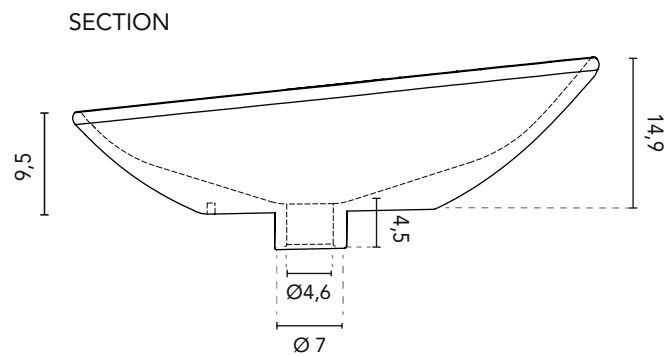

COUNTERTOP WASHBASINS

| COUNTERTOP WASHBASIN GALAXY |             |
|-----------------------------|-------------|
| MEASURES                    | 44,5        |
| FINISHES                    | Gloss White |
| MATERIAL                    | Ceramic     |

\*Measures in cm.