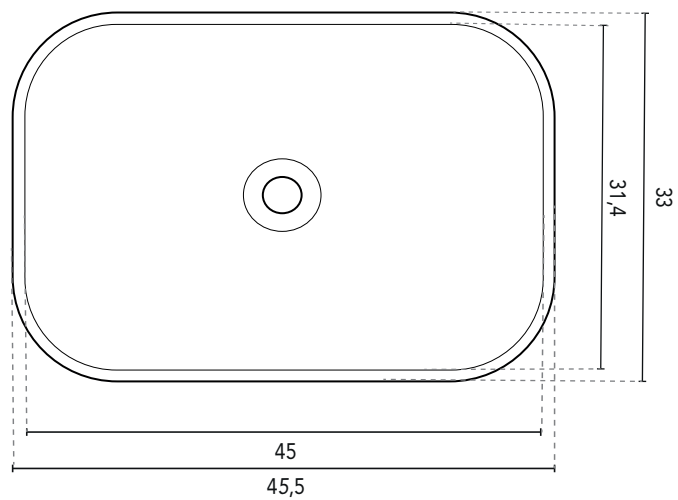

COUNTERTOP WASHBASINS

COUNTERTOP WASHBASIN BLOCK	
MEASURES	45,5
FINISHES	Matt Sand, Matt Black, Cotton, Piombo, Vintage Grey, Blue Ocean
MATERIAL	Ceramic

*Measures in cm.