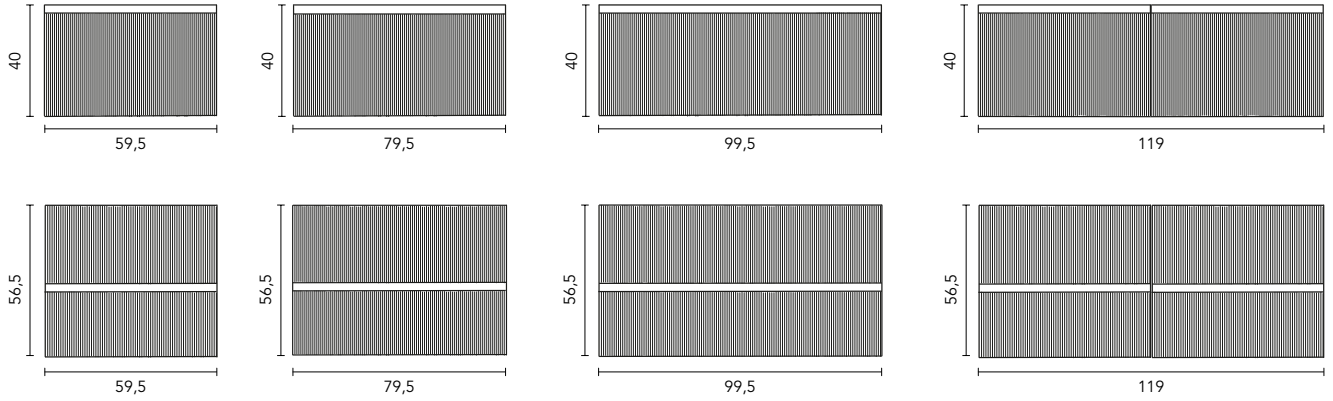

FURNITURE AND AUXILIARIES

FURNITURE

Depth 45,5

DUPLA WALL UNITS

Depth 15

* Measures in cm.

VORA COLUMN

Depth 24

FINISHES

SIDES	FRONT	DRAWERS				EXTERIOR SIDES FINISH	FRONT FINISH	HANDLE	BREADTH OF RANGE	
		Full extraction Hettich	Leather fumé interior	Drawer organizer *	Soft close				Depth 46 cm	Suspended
AGL. 16 mm	DM. 18 mm	Full extraction Hettich	Leather fumé interior	Drawer organizer *	Soft close	Wrapping foil 3D	Wrapping foil 3D	Metallic handle	Depth 46 cm	Suspended

* Applies to 2 drawers. When the furniture has 1 drawer it carries little organizing boxes.

Tube depth 7cm.
1 Drawer.

Tube depth 7cm.
2 drawers.