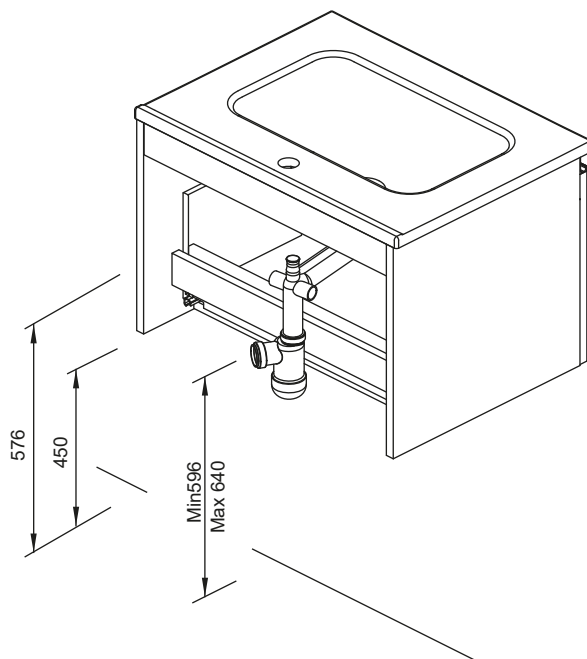

FURNITURE AND AUXILIARIES

FURNITURE

Depth 45,5

DUPLA WALL UNITS

Depth 15

* Measures in cm.

VORA COLUMN

Depth 24

FINISHES

SIDES	FRONT	DRAWERS				EXTERIOR SIDES FINISH	FRONT FINISH	HANDLE	BREADTH OF RANGE	
		Full extraction Hettich	Leather fumé interior	Drawer organizer *	Soft close				Depth 46 cm	Suspended
AGL. 16 mm	DM. 18 mm	Full extraction Hettich	Leather fumé interior	Drawer organizer *	Soft close	Wrapping foil 3D	Wrapping foil 3D	Metallic handle	Depth 46 cm	Suspended

* Applies to 2 drawers. When the furniture has 1 drawer it carries little organizing boxes.

Tube depth 7cm.
1 Drawer.

Tube depth 7cm.
2 drawers.