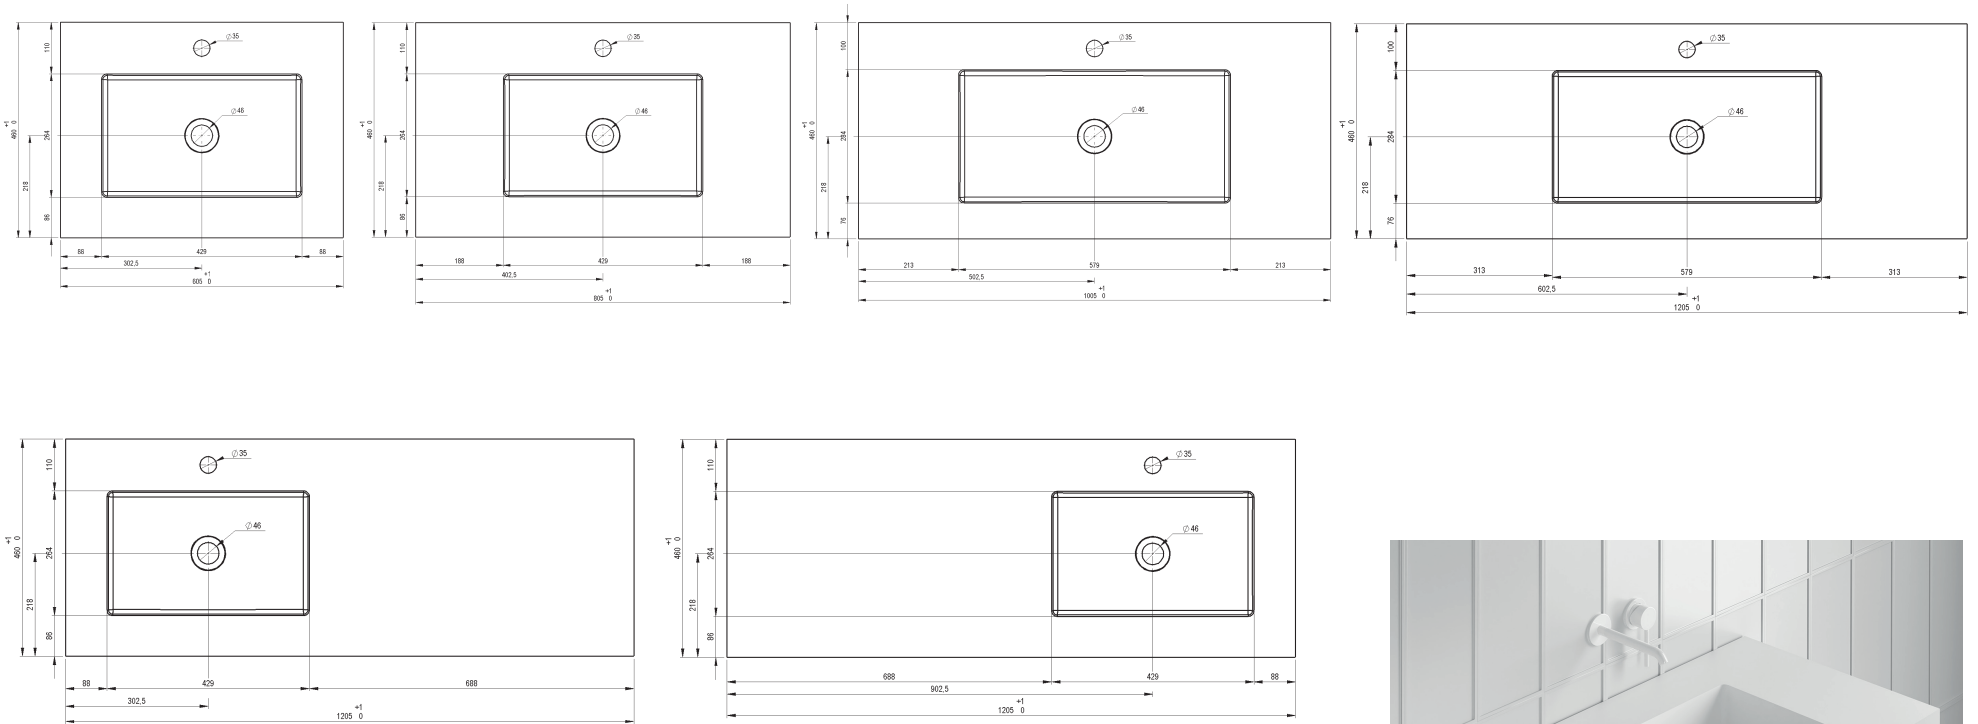

CONSOLE BUILT-IN WASHBASIN SKY
1 SINK

CONSOLE SKY									
MEASURES	60	80	100	120	120	140	160	180	200
	1 SINK	1 SINK	1 SINK	1 SINK	2 SINK	2 SINKS	2 SINKS	2 SINKS	2 SINKS
FINISH	Matt White								
MATERIAL	Solid Surface								

* Measures of the schemes represented in mm

CONSOLE BUILT-IN WASHBASIN SKY
2 SINKS

SECTION

* Measures of the schemes represented in mm