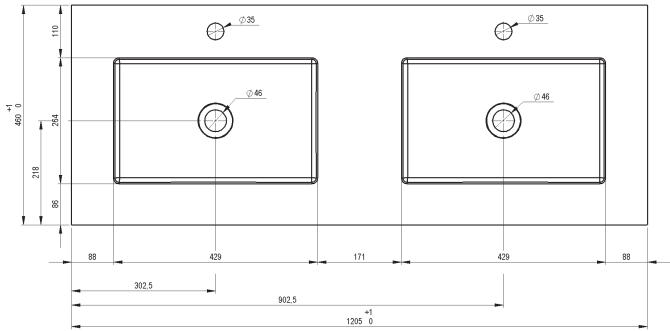

CONSOLE BUILT-IN WASHBASIN SKY
1 SINK

CONSOLE SKY									
MEASURES	60	80	100	120	120	140	160	180	200
	1 SINK	1 SINK	1 SINK	1 SINK	2 SINK	2 SINKS	2 SINKS	2 SINKS	2 SINKS
FINISH	Matt White								
MATERIAL	Solid Surface								

* Measures of the schemes represented in mm

CONSOLE BUILT-IN WASHBASIN SKY
2 SINKS

SECTION

* Measures of the schemes represented in mm