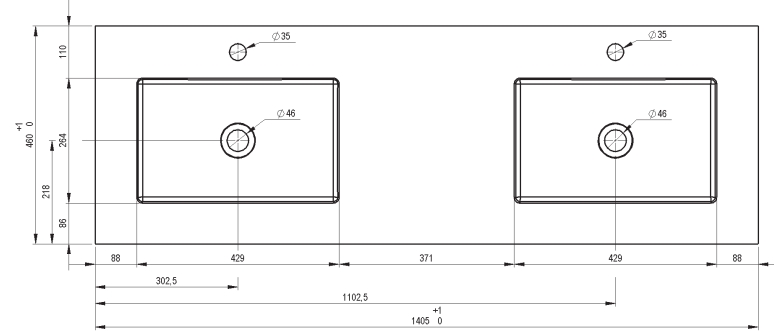

CONSOLE BUILT-IN WASHBASIN SKY
1 SINK

CONSOLE SKY									
MEASURES	60	80	100	120	120	140	160	180	200
	1 SINK	1 SINK	1 SINK	1 SINK	2 SINK	2 SINKS	2 SINKS	2 SINKS	2 SINKS
FINISH	Matt White								
MATERIAL	Solid Surface								

* Measures of the schemes represented in mm

CONSOLE BUILT-IN WASHBASIN SKY
2 SINKS

SECTION

* Measures of the schemes represented in mm