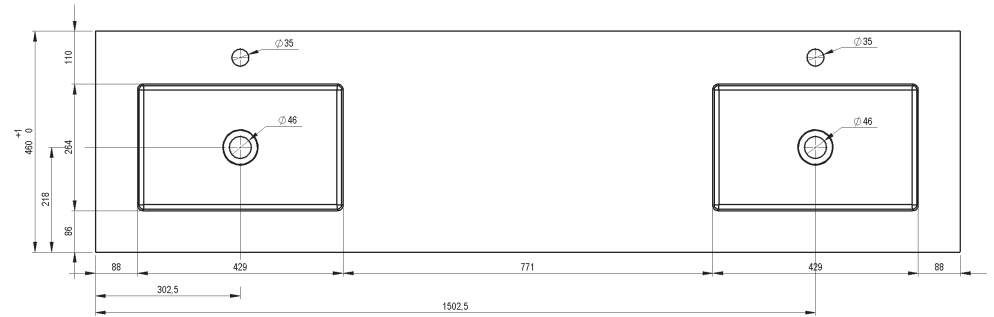

CONSOLE BUILT-IN WASHBASIN SKY
1 SINK

CONSOLE SKY									
MEASURES	60	80	100	120	120	140	160	180	200
	1 SINK	1 SINK	1 SINK	1 SINK	2 SINK	2 SINKS	2 SINKS	2 SINKS	2 SINKS
FINISH	Matt White								
MATERIAL	Solid Surface								

* Measures of the schemes represented in mm

CONSOLE BUILT-IN WASHBASIN SKY
2 SINKS

SECTION

* Measures of the schemes represented in mm