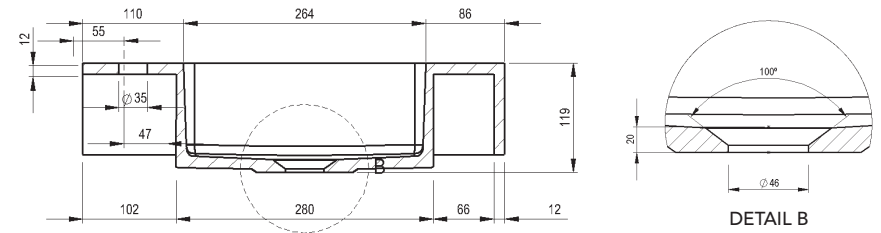

CONSOLE BUILT-IN WASHBASIN SKY
1 SINK

CONSOLE SKY									
MEASURES	60	80	100	120	120	140	160	180	200
	1 SINK	1 SINK	1 SINK	1 SINK	2 SINK	2 SINKS	2 SINKS	2 SINKS	2 SINKS
FINISH	Matt White								
MATERIAL	Solid Surface								

* Measures of the schemes represented in mm

CONSOLE BUILT-IN WASHBASIN SKY
2 SINKS

SECTION

* Measures of the schemes represented in mm