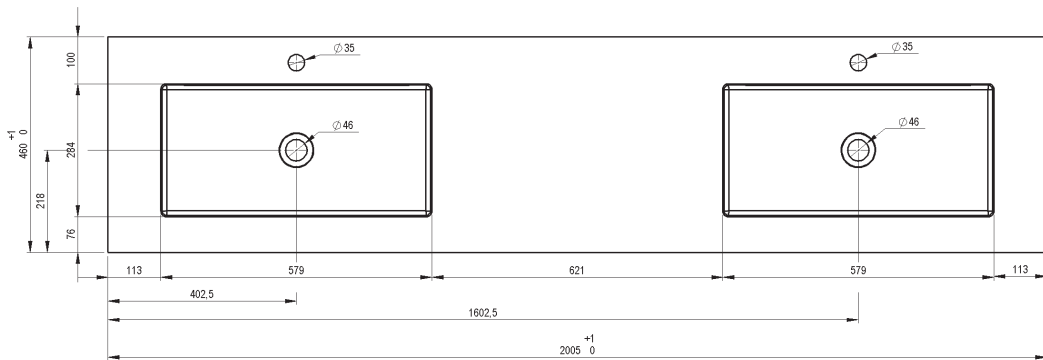

CONSOLE BUILT-IN WASHBASIN SKY
1 SINK

CONSOLE SKY									
MEASURES	60	80	100	120	120	140	160	180	200
	1 SINK	1 SINK	1 SINK	1 SINK	2 SINK	2 SINKS	2 SINKS	2 SINKS	2 SINKS
FINISH	Matt White								
MATERIAL	Solid Surface								

* Measures of the schemes represented in mm

CONSOLE BUILT-IN WASHBASIN SKY
2 SINKS

SECTION

* Measures of the schemes represented in mm