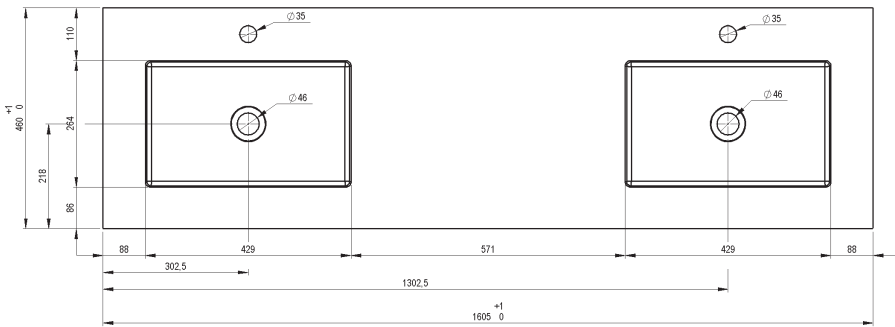

CONSOLE BUILT-IN WASHBASIN SKY
1 SINK

CONSOLE SKY									
MEASURES	60	80	100	120	120	140	160	180	200
	1 SINK	1 SINK	1 SINK	1 SINK	2 SINK	2 SINKS	2 SINKS	2 SINKS	2 SINKS
FINISH	Matt White								
MATERIAL	Solid Surface								

* Measures of the schemes represented in mm

CONSOLE BUILT-IN WASHBASIN SKY
2 SINKS

SECTION

* Measures of the schemes represented in mm