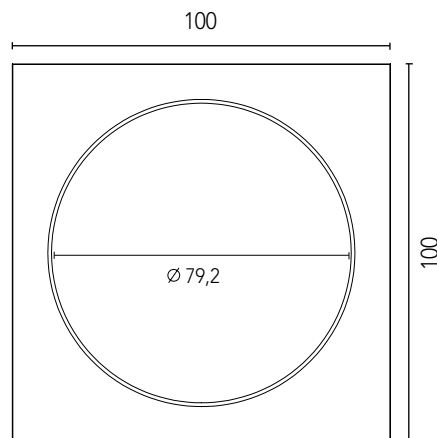

MIRRORS WITH LIGHT

LED **SAMSUNG**

Thickness: 0,4 cm.

Easy installation
Anti-corrosion treatment
Made in Spain

Measures	80 x 80	100 x 100
Power	17W	20W
Lumens	1537 LM	1947 LM
Light type	Natural direct LED light.	Natural direct LED light.
Light System	128 LED. Normal.	128 LED. Normal.
Hours	36 000h of light.	36 000h of light.
Temperature	4000 k	4000 k
Tension	220V - 240V	220V - 240V
Frecuency	50/60 Hz	50/60 Hz
IP	44	44
Hangers	Quickinstall	Quickinstall
Back	PVC	PVC
Touch	NO	NO