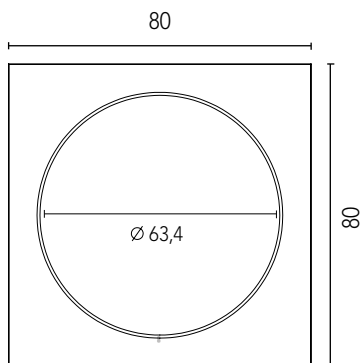

MIRRORS WITH LIGHT

LED **SAMSUNG**

Thickness: 0,4 cm.

Easy installation
Anti-corrosion treatment
Made in Spain

Measures	80 x 80	100 x 100
Power	17W	20W
Lumens	1537 LM	1947 LM
Light type	Natural direct LED light.	Natural direct LED light.
Light System	128 LED. Normal.	128 LED. Normal.
Hours	36 000h of light.	36 000h of light.
Temperature	4000 k	4000 k
Tension	220V - 240V	220V - 240V
Frecuency	50/60 Hz	50/60 Hz
IP	44	44
Hangers	Quickinstall	Quickinstall
Back	PVC	PVC
Touch	NO	NO