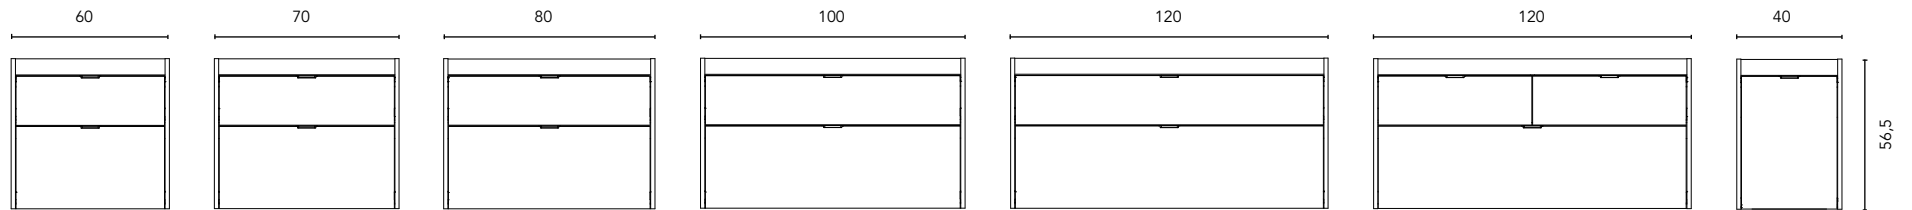

FURNITURE AND AUXILIARIES

FURNITURE

Depth 45

WARDROBE BASE UNIT

Depth 45

COLUMN

Depth 24

WALL

Tube depth 7 cm.

2 Drawers

SIDEPANELS	FRONTS	DRAWERS				HANDLE	ACABADOS MUEBLE	RANGE	
Agglomerate TSCA 16 mm	DMC TSCA 18 mm	Full extraction Hettich	Smoky leather interior	Drawer. organis.	Soft close	Integrated handle	Melamine	F-46	Suspended

* Dimensions indicated in the drawing are based on the level of the whole leg, in case of wall hanging the furniture dimensions. The measures of these schemes are represented in mm