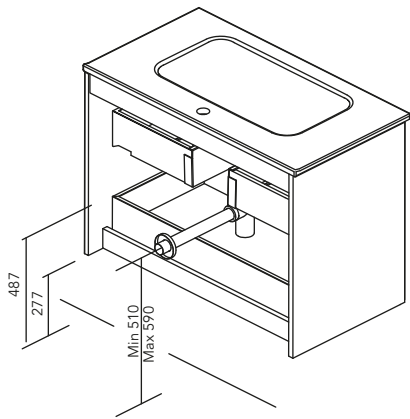

Tube depth 7 cm.

2 Drawers

SIDEPANELS	FRONTS	DRAWERS				HANDLE	ACABADOS MUEBLE	RANGE	
Agglomerate TSCA 16 mm	DMC TSCA 18 mm	Full extraction Hettich	Smoky leather interior	Drawer. organis.	Soft close	Integrated handle	Melamine	F-46	Suspended

* Dimensions indicated in the drawing are based on the level of the whole leg, in case of wall hanging the furniture dimensions. The measures of these schemes are represented in mm