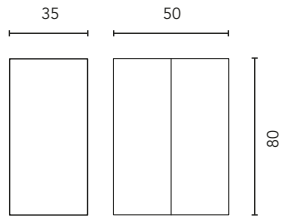

WALL

Depth 15