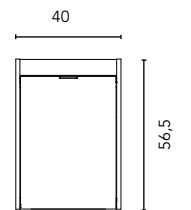

FURNITURE AND AUXILIARIES

FURNITURE

Depth 45

WARDROBE BASE UNIT

Depth 45

COLUMN

Depth 24

WALL

Tube depth 7 cm.

2 Drawers

SIDEPANELS	FRONTS	DRAWERS				HANDLE	ACABADOS MUEBLE	RANGE	
Agglomerate TSCA 16 mm	DMC TSCA 18 mm	Full extraction Hettich	Smoky leather interior	Drawer. organis.	Soft close	Integrated handle	Melamine	F-46	Suspended

* Dimensions indicated in the drawing are based on the level of the whole leg, in case of wall hanging the furniture dimensions. The measures of these schemes are represented in mm