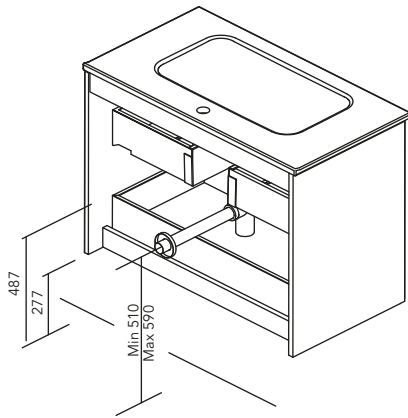

ARCTIC WALNUT

PURE WHITE

PURE GREEN

PURE TALC BLUE

Tube depth 7 cm.

2 Drawers

SIDEPANELS	FRONTS	DRAWERS				HANDLE	ACABADOS MUEBLE	RANGE	
Agglomerate TSCA 16 mm	DMC TSCA 18 mm	Full extraction Hettich	Smoky leather interior	Drawer. organis.	Soft close	Integrated handle	Melamine	F-46	Suspended

\* Dimensions indicated in the drawing are based on the level of the whole leg, in case of wall hanging the furniture dimensions. The measures of these schemes are represented in mm