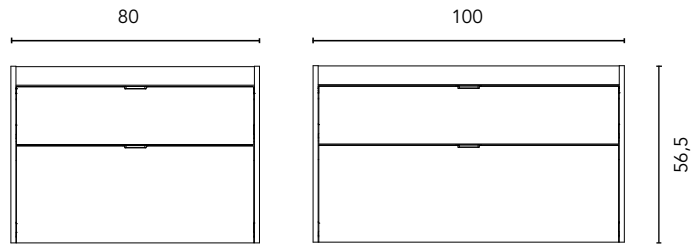

FURNITURE AND AUXILIARIES

FURNITURE

Depth 45

COLUMNS

Depth 24

WALL UNITS

Depth 15

FINISHES

ARCTIC WALNUT

PURE WHITE

PURE GREEN

PURE TALC BLUE

Tube depth 7 cm.

2 Drawers

SIDEPANELS	FRONTS	DRAWERS				HANDLE	ACABADOS MUEBLE	RANGE	
Agglomerate TSCA 16 mm	DMC TSCA 18 mm	Full extraction Hettich	Smoky leather interior	Drawer. organis.	Soft close	Integrated handle	Melamine	F-46	Suspended

\* Dimensions indicated in the drawing are based on the level of the whole leg, in case of wall hanging the furniture dimensions. The measures of these schemes are represented in mm