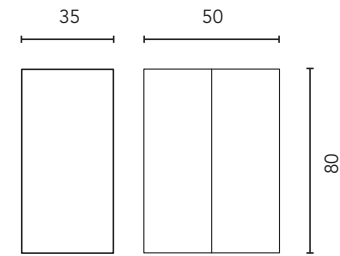

FURNITURE AND AUXILIARIES

FURNITURE

Depth 45

COLUMNS

Depth 24

WALL UNITS

Depth 15

FINISHES

ARCTIC WALNUT

PURE WHITE

PURE GREEN

PURE TALC BLUE

Tube depth 7 cm.

2 Drawers

SIDEPANELS	FRONTS	DRAWERS				HANDLE	ACABADOS MUEBLE	RANGE	
Agglomerate TSCA 16 mm	DMC TSCA 18 mm	Full extraction Hettich	Smoky leather interior	Drawer. organis.	Soft close	Integrated handle	Melamine	F-46	Suspended

\* Dimensions indicated in the drawing are based on the level of the whole leg, in case of wall hanging the furniture dimensions. The measures of these schemes are represented in mm