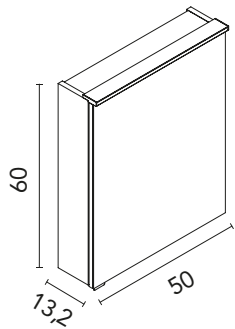

MIRROR CABINET

**MIRROR CABINET
PREMIUM**

Depth: 13 cm.

Mirror cabinet with exterior sides and edges in mirror. Interior in Mokka finish. Shiny chrome metallic handle. Interior: 2 glass shelves. Mirror cabinet with LED Limit 50 light wall, completely flush. Combibox with plug and switch.

MIRROR

Depth: 2 cm.

Mirror with backing, without reduction, of 1.6cm and edged mirror. Measures: 20,25,30,40,50,60,70,80,90, 110, 130.

MIRROR SHELF

Depth: 10,5 cm.

Shelf in grey satin aluminium finish. Measures: 20,25,30,40,50,60,70,80,90.