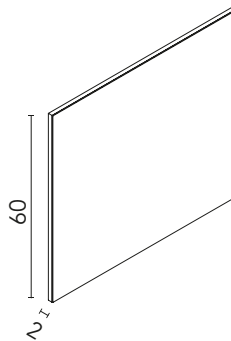

MIRROR CABINET

**MIRROR CABINET
PREMIUM**

Depth: 13 cm.

Mirror cabinet with exterior sides and edges in mirror. Interior in Mokka finish. Shiny chrome metallic handle. Interior: 2 glass shelves. Mirror cabinet with LED Limit 50 light wall, completely flush. Combibox with plug and switch.

MIRROR

Depth: 2 cm.

Mirror with backing, without reduction, of 1.6cm and edged mirror. Measures: 20,25,30,40,50,60,70,80,90, 110, 130.

MIRROR SHELF

Depth: 10,5 cm.

Shelf in grey satin aluminium finish. Measures: 20,25,30,40,50,60,70,80,90.