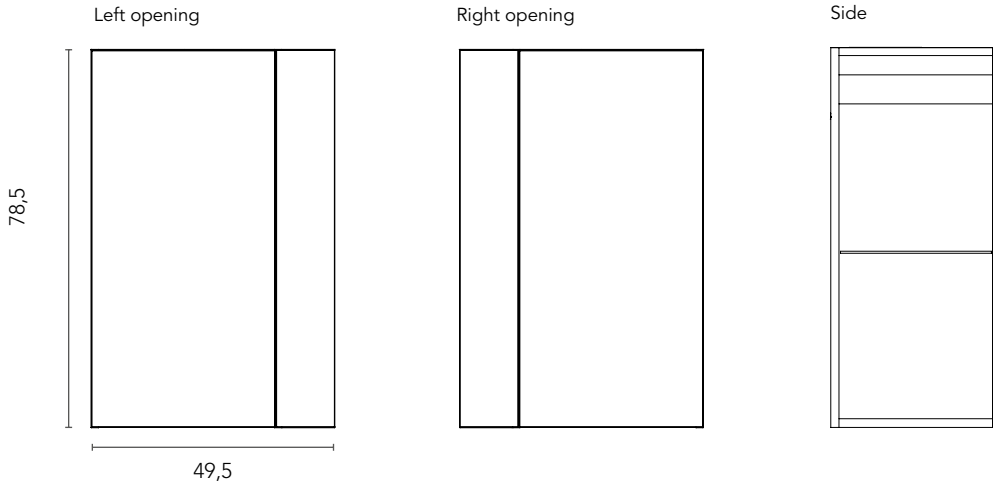

FURNITURE

1 DOOR FURNITURE

Depth 35

FINISHES (MELAMINE)

BL26: Pure White

TE4: Pure Terracotta

AZ8: Pure Talc Blue

VD19M: Pure Green

NO18: Arctic Walnut

RO12: Eternity Oak

CANALETTO FINISHES (WRAPPING-FOIL 3D)

BL20M: Matt White

MA15M: Matt Sand

SIDES	FRONT	DOOR		EXTERIOR SIDES FINISH	FRONT FINISH	HANDLE	BREATH OF RANGE	
AGL. 16 mm	AGL. 16 mm (Melamine) DHC 19 mm (PVC)	Moka interior (BL26 with white interior)	Push-open system	PVC / Melamine	PVC / Melamine	Integrated on front	Depth 35 cm	Floor.

Tube depth 7cm.
1 Door.