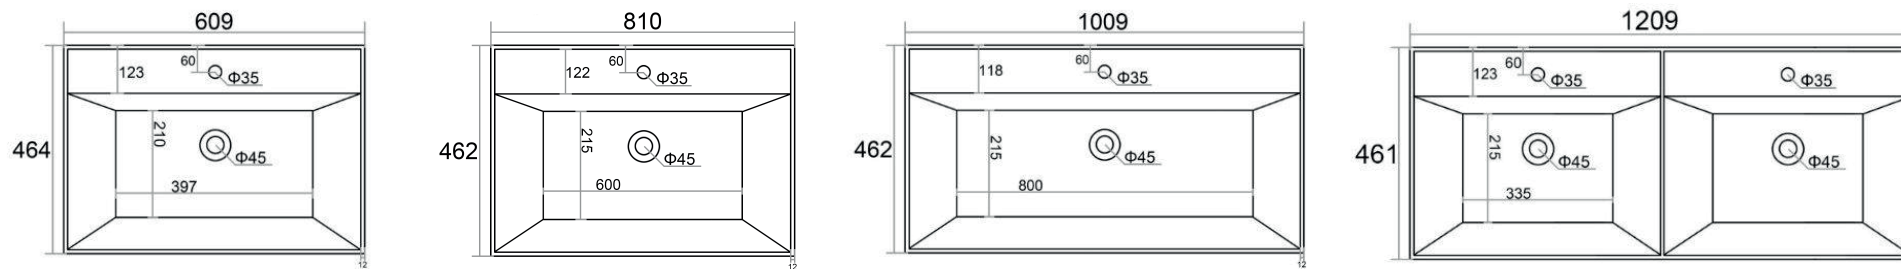

BUILT-IN WASHBASIN

SECTION

BUILT-IN WASHBASIN CAIRO				
MEASURES	60	80	100	120
FINISHES	Gloss White, Matt White, Matt Black			
MATERIAL	Ceramic			

* Measures of the schemes represented in mm