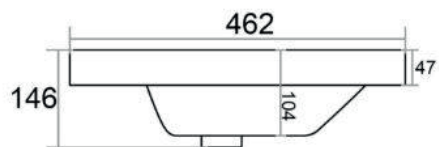

BUILT-IN WASHBASIN

SECTION

BUILT-IN WASHBASIN CAIRO				
MEASURES	60	80	100	120
FINISHES	Gloss White, Matt White, Matt Black			
MATERIAL	Ceramic			

* Measures of the schemes represented in mm