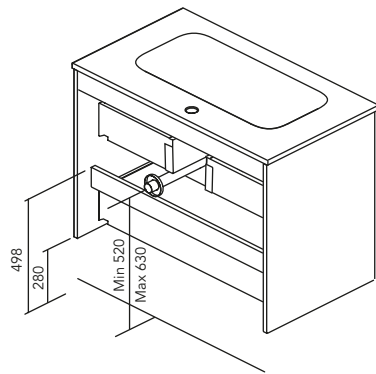

Tube depth 7 cm.

2 Drawers