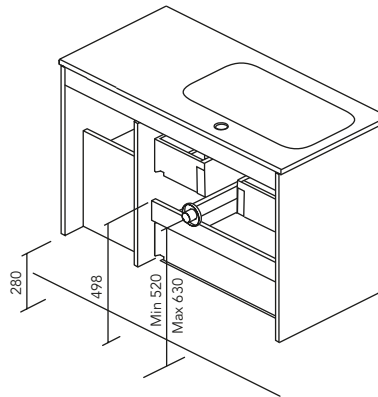

NORDIC OAK

SAMARA OAK

BLUE NAVY MATT

MATT SAND

GLOSS WHITE

MATT WHITE

* Measure in cm.

Tube depth 7 cm.

2 Drawers

2 Drawers - 1 Door

1 Door - 2 Drawers - 1 Door

SIDE PANELS	FRONTS	DRAWERS				HANDLE	FINISHES	RANGE	
MDF 16 mm	MDF 16 mm	Partially extraction Hettich	Smoky leather interior	Drawer organis.	Soft close	Integral front handle	Foil 2D / Foil 3D	D-46	Suspended

* Dimensions indicated in the drawing are based on the level of the whole leg, in case of wall hanging the furniture dimensions. The measures of these schemes are represented in mm.