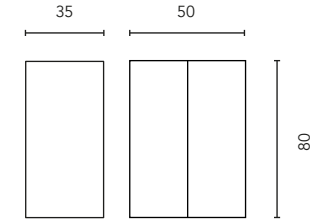

FURNITURE AND AUXILIARIES

FURNITURE

Depth 45

COLUMN

Depth 24

WALLS

Depth 15

FINISHES

NORDIC OAK

SAMARA OAK

BLUE NAVY MATT

MATT SAND

GLOSS WHITE

MATT WHITE

* Measure in cm.

Tube depth 7 cm.

2 Drawers

2 Drawers - 1 Door

1 Door - 2 Drawers - 1 Door

SIDE PANELS	FRONTS	DRAWERS				HANDLE	FINISHES	RANGE	
MDF 16 mm	MDF 16 mm	Partially extraction Hettich	Smoky leather interior	Drawer organis.	Soft close	Integral front handle	Foil 2D / Foil 3D	D-46	Suspended

* Dimensions indicated in the drawing are based on the level of the whole leg, in case of wall hanging the furniture dimensions. The measures of these schemes are represented in mm.