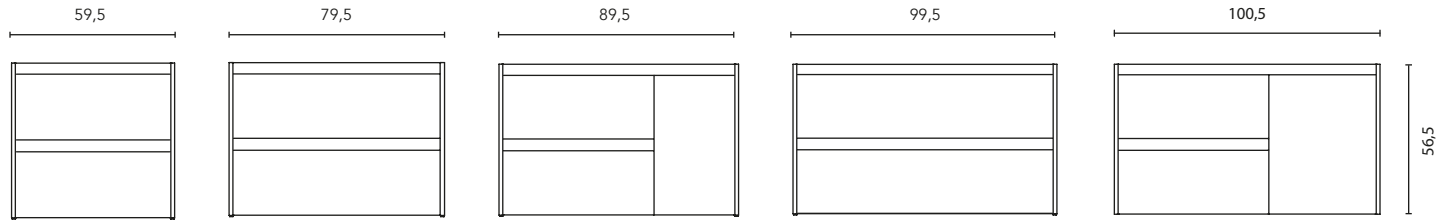

FURNITURE AND AUXILIARIES

FURNITURE

Depth 45

COLUMN

Depth 24

WALLS

Depth 15

FINISHES

NORDIC OAK

SAMARA OAK

BLUE NAVY MATT

MATT SAND

GLOSS WHITE

MATT WHITE

* Measure in cm.

Tube depth 7 cm.

* Dimensions indicated in the drawing are based on the level of the whole leg, in case of wall hanging the furniture dimensions. The measures of these schemes are represented in mm.