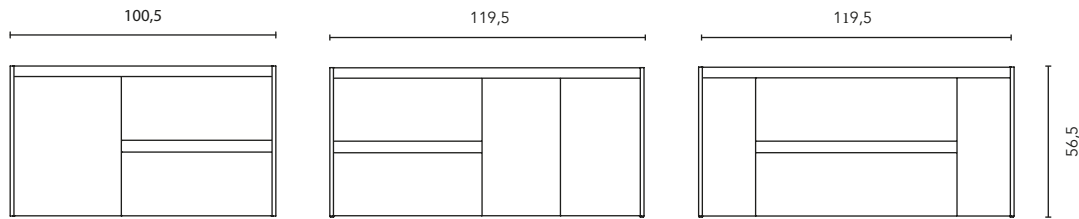

FURNITURE AND AUXILIARIES

FURNITURE

Depth 45

COLUMN

Depth 24

WALLS

Depth 15

FINISHES

NORDIC OAK

SAMARA OAK

BLUE NAVY MATT

MATT SAND

GLOSS WHITE

MATT WHITE

* Measure in cm.

Tube depth 7 cm.

* Dimensions indicated in the drawing are based on the level of the whole leg, in case of wall hanging the furniture dimensions. The measures of these schemes are represented in mm.