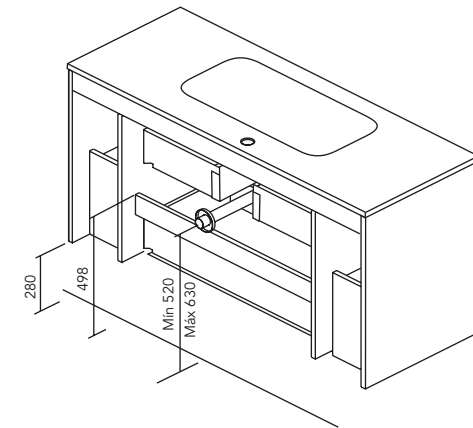

1 Door - 2 Drawers - 1 Door