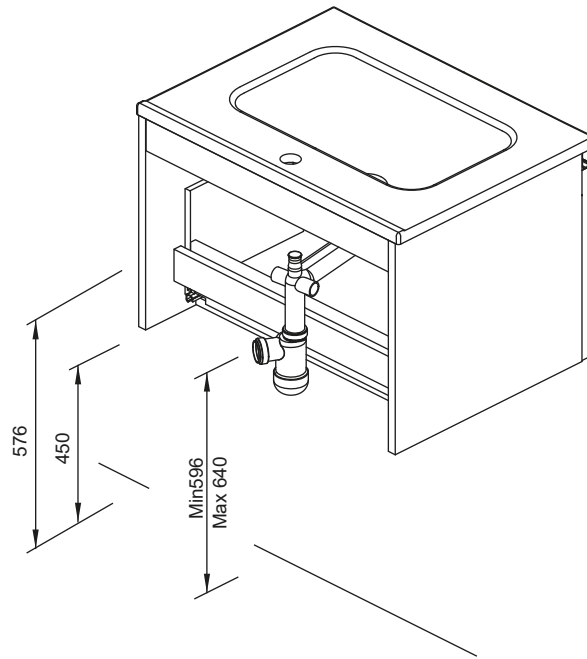

FURNITURE AND AUXILIARIES

FURNITURE

Depth 45,5

VORA COLUMN

Depth 24

DUPLA WALL UNITS

Depth 15

\* Measures in cm.

FINISHES

NO20: Nature Hickory

NO21: Walnut Notte

BL20M: White Matt

VD22M: Mineral Green

SIDES	FRONT	DRAWERS				EXTERIOR SIDES FINISH	FRONT FINISH	HANDLE	BREADTH OF RANGE	
		Full extraction Hettich	Leather fumé interior	Drawer organizer *	Soft close				Depth 46 cm	Suspended
AGL. 16 mm	DM. 18 mm	Full extraction Hettich	Leather fumé interior	Drawer organizer *	Soft close	Wrapping foil 3D	Wrapping foil 3D	Metallic handle	Depth 46 cm	Suspended

\* Applies to 2 drawers. When the furniture has 1 drawer it carries little organizing boxes.

Tube depth 7cm.  
1 Drawer.

Tube depth 7cm.  
2 drawers.