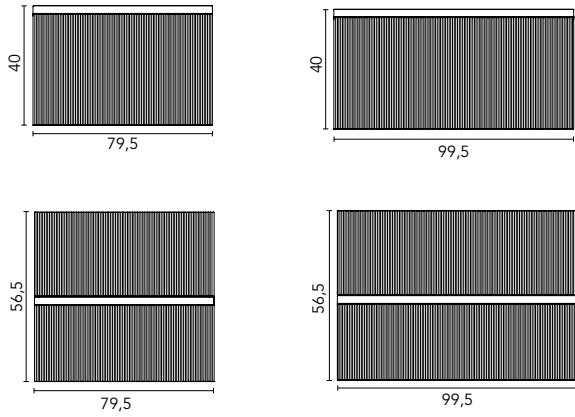

FURNITURE AND AUXILIARIES

FURNITURE

Depth 45,5

VORA COLUMN

Depth 24

DUPLA WALL UNITS

Depth 15

\* Measures in cm.

FINISHES

NO20: Nature Hickory

NO21: Walnut Notte

BL20M: White Matt

VD22M: Mineral Green

SIDES	FRONT	DRAWERS				EXTERIOR SIDES FINISH	FRONT FINISH	HANDLE	BREADTH OF RANGE	
		Full extraction Hettich	Leather fumé interior	Drawer organizer *	Soft close				Depth 46 cm	Suspended
AGL. 16 mm	DM. 18 mm	Full extraction Hettich	Leather fumé interior	Drawer organizer *	Soft close	Wrapping foil 3D	Wrapping foil 3D	Metallic handle	Depth 46 cm	Suspended

\* Applies to 2 drawers. When the furniture has 1 drawer it carries little organizing boxes.

Tube depth 7cm.  
1 Drawer.

Tube depth 7cm.  
2 drawers.