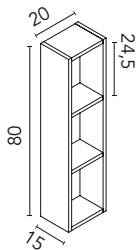

AUXILIARIES DUPLA

OPEN COLUMN

20x120: Depth 20. 1,6 cm Thickness. 4 shelves. Melamine and matt lacquered (Sand and Matt White).

20x162: Depth 24. 1,6 cm Thickness. 5 shelves. Melamine and lacquered (Sand and Matt White).

OPEN WALL UNIT

20x162: Depth 20. 1,6 cm Thickness. 3 shelves. Melamine and matt lacquered (Sand and Matt White).

* Measures in cm.

FINISHES

NO17: Toffee Walnut

NO18: Arctic Walnut

NO19: Toasted Walnut

VD19: Pure Green

TE4: Pure Terracotta

AZ8: Talc Blue Pure

MA16M: Sand Matt

BL15M: Matt White

AUXILIARIES DUPLA

COLUMN

35x120: Depth 20. 1 door. 1 fixed wooden shelf, 2 mobile wooden shelves. Door with push open system.

35x162: Depth 24. 2 doors. 1 fixed wooden shelf, 2 mobile wooden shelves. Doors with push open system.

WALL UNIT

Depth 15. 2 glass shelves with mokka interior. Doors with soft close system.

* Measures in cm.

FINISHES

NO17: Toffee Walnut

NO18: Arctic Walnut

NO19: Toasted Walnut

VD19: Pure Green