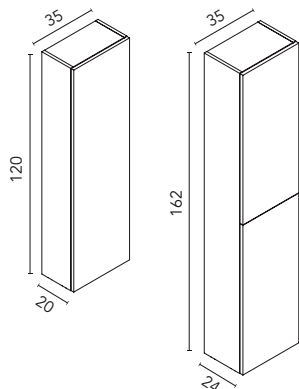

AUXILIARIES DUPLA

OPEN COLUMN

20x120: Depth 20. 1,6 cm Thickness. 4 shelves. Melamine and matt lacquered (Sand and Matt White).

20x162: Depth 24. 1,6 cm Thickness. 5 shelves. Melamine and lacquered (Sand and Matt White).

OPEN WALL UNIT

20x162: Depth 20. 1,6 cm Thickness. 3 shelves. Melamine and matt lacquered (Sand and Matt White).

* Measures in cm.

FINISHES

NO17: Toffee Walnut

NO18: Arctic Walnut

NO19: Toasted Walnut

VD19: Pure Green

TE4: Pure Terracotta

AZ8: Talc Blue Pure

MA16M: Sand Matt

BL15M: Matt White

AUXILIARIES DUPLA

COLUMN

35x120: Depth 20. 1 door. 1 fixed wooden shelf, 2 mobile wooden shelves. Door with push open system.

35x162: Depth 24. 2 doors. 1 fixed wooden shelf, 2 mobile wooden shelves. Doors with push open system.

WALL UNIT

Depth 15. 2 glass shelves with mokka interior. Doors with soft close system.

* Measures in cm.

FINISHES

NO17: Toffee Walnut

NO18: Arctic Walnut

NO19: Toasted Walnut

VD19: Pure Green