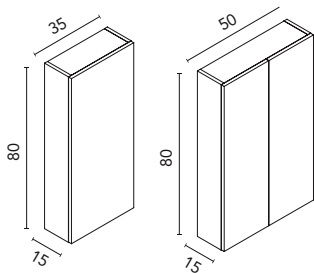

AUXILIARIES DUPLA

OPEN COLUMN

20x120: Depth 20. 1,6 cm Thickness. 4 shelves. Melamine and matt lacquered (Sand and Matt White).

20x162: Depth 24. 1,6 cm Thickness. 5 shelves. Melamine and lacquered (Sand and Matt White).

OPEN WALL UNIT

20x162: Depth 20. 1,6 cm Thickness. 3 shelves. Melamine and matt lacquered (Sand and Matt White).

* Measures in cm.

FINISHES

NO17: Toffee Walnut

NO18: Arctic Walnut

NO19: Toasted Walnut

VD19: Pure Green

TE4: Pure Terracotta

AZ8: Talc Blue Pure

MA16M: Sand Matt

BL15M: Matt White

AUXILIARIES DUPLA

COLUMN

35x120: Depth 20. 1 door. 1 fixed wooden shelf, 2 mobile wooden shelves. Door with push open system.

35x162: Depth 24. 2 doors. 1 fixed wooden shelf, 2 mobile wooden shelves. Doors with push open system.

WALL UNIT

Depth 15. 2 glass shelves with mokka interior. Doors with soft close system.

* Measures in cm.

FINISHES

NO17: Toffee Walnut

NO18: Arctic Walnut

NO19: Toasted Walnut

VD19: Pure Green