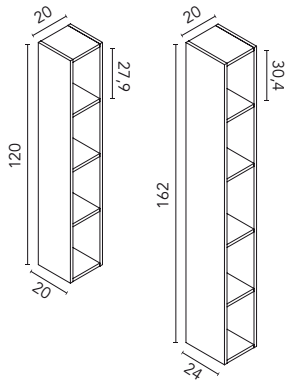

AUXILIARIES DUPLA

OPEN COLUMN

20x120: Depth 20. 1,6 cm Thickness. 4 shelves. Melamine and matt lacquered (Sand and Matt White).

20x162: Depth 24. 1,6 cm Thickness. 5 shelves. Melamine and lacquered (Sand and Matt White).

OPEN WALL UNIT

20x162: Depth 20. 1,6 cm Thickness. 3 shelves. Melamine and matt lacquered (Sand and Matt White).

* Measures in cm.

FINISHES

NO17: Toffee Walnut

NO18: Arctic Walnut

NO19: Toasted Walnut

VD19: Pure Green

TE4: Pure Terracotta

AZ8: Talc Blue Pure

MA16M: Sand Matt

BL15M: Matt White

AUXILIARIES DUPLA

COLUMN

35x120: Depth 20. 1 door. 1 fixed wooden shelf, 2 mobile wooden shelves. Door with push open system.

35x162: Depth 24. 2 doors. 1 fixed wooden shelf, 2 mobile wooden shelves. Doors with push open system.

WALL UNIT

Depth 15. 2 glass shelves with mokka interior. Doors with soft close system.

* Measures in cm.

FINISHES

NO17: Toffee Walnut

NO18: Arctic Walnut

NO19: Toasted Walnut

VD19: Pure Green