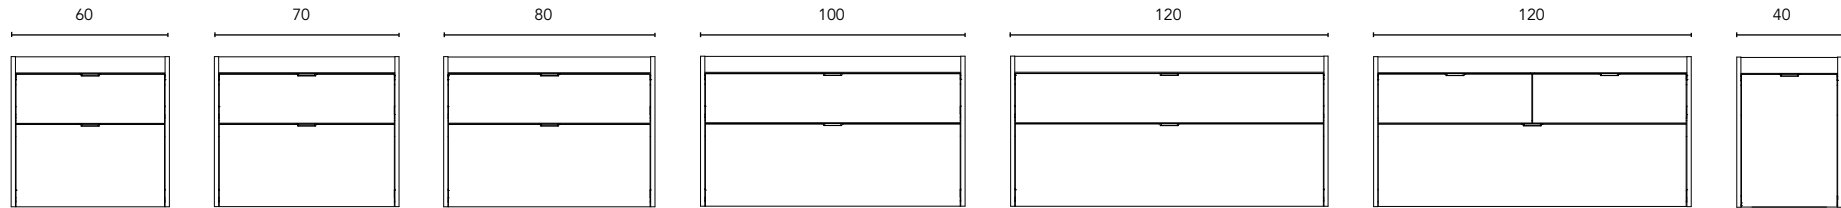

FURNITURE AND AUXILIARIES

FURNITURE

Depth 45

MÓDULO ROPERO

Depth 45

COLUMN

Depth 24

WALL

Depth 15

FINISHES

NOGAL ÁRTICO

PURE WHITE

GREEN PURE

VAPOR BLUE

Tube depth 7 cm.

2 Drawers

* Dimensions indicated in the drawing are based on the level of the whole leg, in case of wall hanging the furniture dimensions. The measures of these schemes are represented in mm