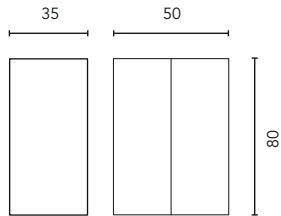

FURNITURE AND AUXILIARIES

FURNITURE

Depth 45

MÓDULO ROPERO

Depth 45

COLUMN

Depth 24

WALL

Depth 15

FINISHES

NOGAL ÁRTICO

PURE WHITE

GREEN PURE

VAPOR BLUE

Tube depth 7 cm.

2 Drawers

* Dimensions indicated in the drawing are based on the level of the whole leg, in case of wall hanging the furniture dimensions. The measures of these schemes are represented in mm