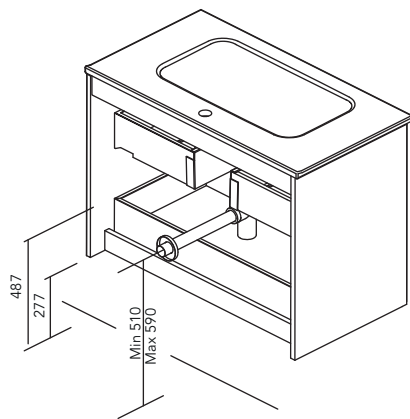

Depth 15

FINISHES

NOGAL ÁRTICO

PURE WHITE

GREEN PURE

VAPOR BLUE

Tube depth 7 cm.

2 Drawers

* Dimensions indicated in the drawing are based on the level of the whole leg, in case of wall hanging the furniture dimensions. The measures of these schemes are represented in mm