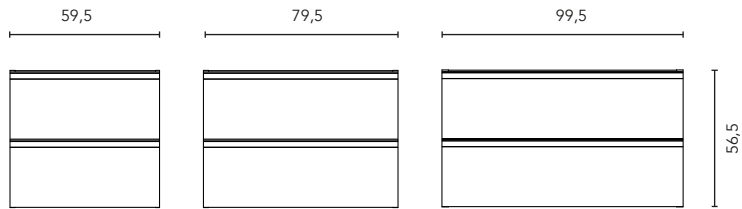

FURNITURE AND AUXILIARIES

FURNITURE

Depth 45

COLUMN

Depth 24

WALL UNIT

Depth 15

FINISHES

Tube depth 7 cm.

2 Drawers

SIDE PANELS	FRONTS	DRAWERS				FINISHES	FINISHES FRONTS	HANDLE	RANGE	
Fiberboard 16 mm	Fiberboard 18 mm	Partially extraction Hettich	Smoky leather interior	Drawer organiser	Soft close	Flat lacquering / Melamine	Flat lacquering / Melamine	Metal handle	D.46	Suspended

\* Dimensions indicated in the drawing are based on the level of the whole leg, in case of wall hanging the furniture dimensions. The measures of these schemes are represented in mm.