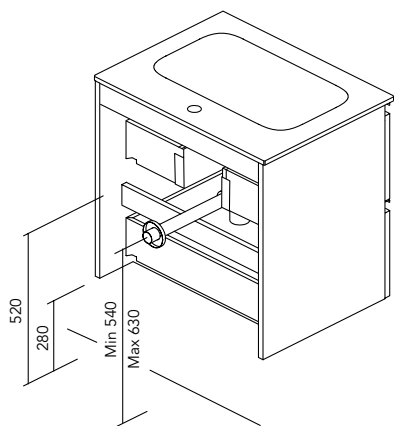

FURNITURE AND AUXILIARIES

FURNITURE

Depth 45

COLUMN

Depth 24

WALL UNIT

Depth 15

FINISHES

Tube depth 7 cm.

2 Drawers

SIDE PANELS	FRONTS	DRAWERS				FINISHES	FINISHES FRONTS	HANDLE	RANGE	
Fiberboard 16 mm	Fiberboard 18 mm	Partially extraction Hettich	Smoky leather interior	Drawer organiser	Soft close	Flat lacquering / Melamine	Flat lacquering / Melamine	Metal handle	D.46	Suspended

\* Dimensions indicated in the drawing are based on the level of the whole leg, in case of wall hanging the furniture dimensions. The measures of these schemes are represented in mm.