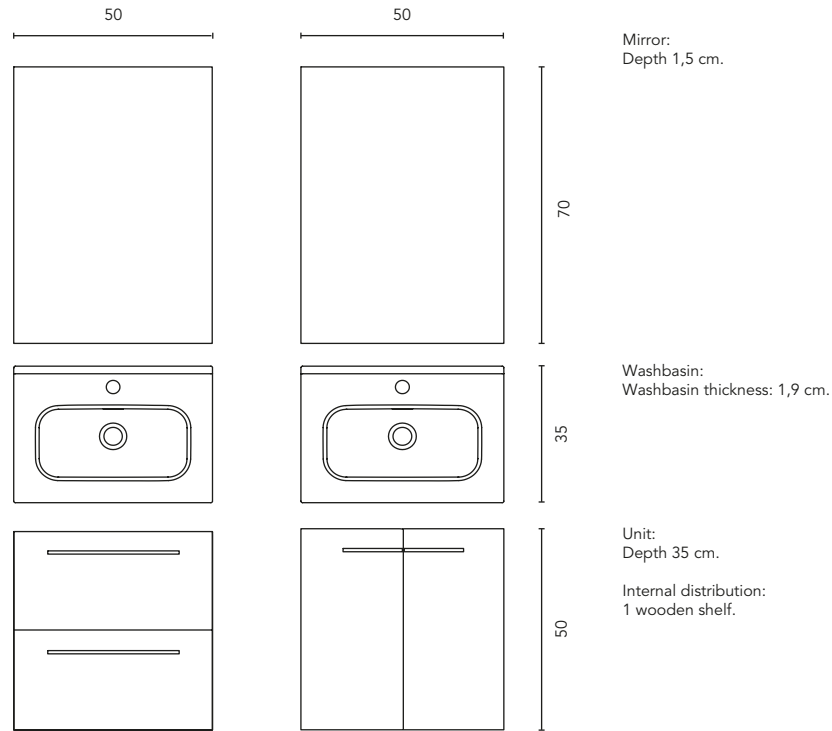

PACK

FINISHES

\* Measure in cm.

2 Drawers

2 Doors

SIDE PANELS	FRONTS	DRAWERS			HANDLE	FINISHES	FINISHES FRONTS	RANGE	
		Partially extraction Indaux	Grey interior	Soft Close				D-35	Susp
Fiberboard 16 mm	Fiberboard 16 mm				Metal handle	Flat lacquering / Melamine	Flat lacquering / Melamine		

\* Dimensions indicated in the drawing are based on the level of the whole leg, in case of wall hanging the furniture dimensions. The measures of these schemes are represented in mm.