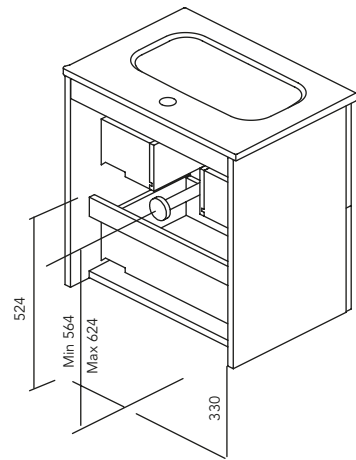

PACK

FINISHES

\* Measure in cm.

2 Drawers

2 Doors

SIDE PANELS	FRONTS	DRAWERS			HANDLE	FINISHES	FINISHES FRONTS	RANGE	
		Partially extraction Indaux	Grey interior	Soft Close				D-35	Susp
Fiberboard 16 mm	Fiberboard 16 mm				Metal handle	Flat lacquering / Melamine	Flat lacquering / Melamine		

\* Dimensions indicated in the drawing are based on the level of the whole leg, in case of wall hanging the furniture dimensions. The measures of these schemes are represented in mm.