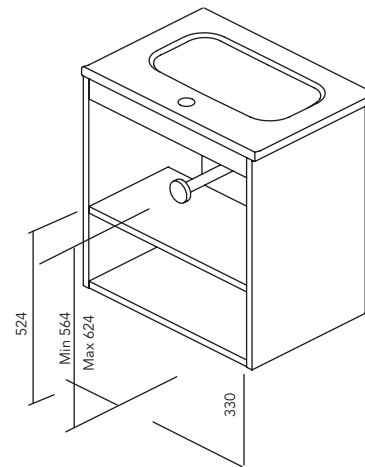

PACK

FINISHES

\* Measure in cm.

2 Drawers

2 Doors

SIDE PANELS	FRONTS	DRAWERS			HANDLE	FINISHES	FINISHES FRONTS	RANGE	
		Partially extraction Indaux	Grey interior	Soft Close				D-35	Susp
Fiberboard 16 mm	Fiberboard 16 mm				Metal handle	Flat lacquering / Melamine	Flat lacquering / Melamine		

\* Dimensions indicated in the drawing are based on the level of the whole leg, in case of wall hanging the furniture dimensions. The measures of these schemes are represented in mm.