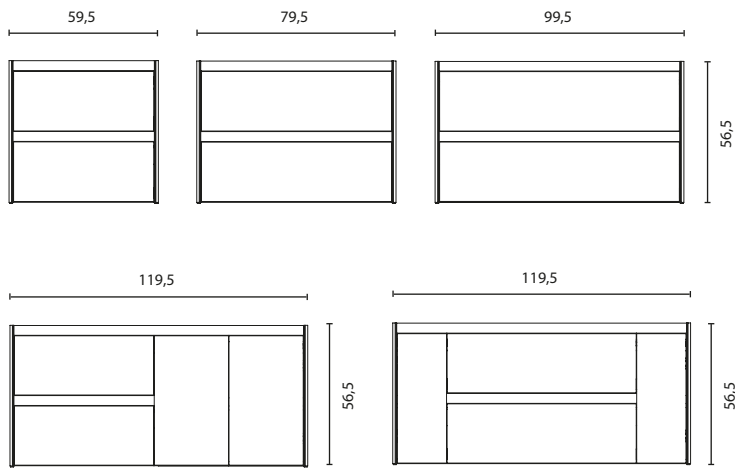

FURNITURE

FURNITURE

Depth 45

Furniture with save siphon and drawer organizer. Meuble sans poignée. Unit without handle. It must be customised with a handle for each drawer.

FINISHES

NORDIC OAK

SAMARA OAK

BLUE NAVY MATT

Depth 45

COLUMN

Depth 24

Interior distribution: 2 mobile wooden shelves and 1 fixed wooden shelf.

WALLS

Depth 15

Interior: 2 glass shelves.

TOP PVC

Depth 46 / Thickness 1,6

Doesn't admit washbasin.

MACHINED WORKTOP

Depth 46 / Melamine thickness 1,6 / Lacquered thickness 1,9

Worktops valid only for modules of 60, 80 and 100 with central sinus.

WORKTOP PVC

\* Dimensions indicated in the drawing are based on the level of the whole leg, in case of wall hanging the furniture dimensions. The measures of these schemes are represented in mm.