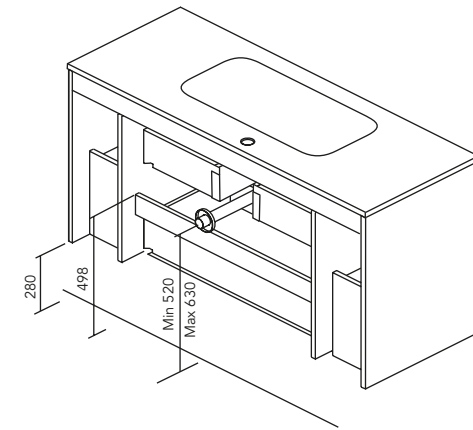

GLOSS WHITE

MATT WHITE

Tube depth 7 cm.

2 Drawers

2 Drawers - 1 Door

1 Door - 2 Drawers - 1 Door

SIDE PANELS	FRONTS	DRAWERS				HANDLE	FINISHES	RANGE	
		Partially extraction Hettich	Smoky leather interior	Drawer organis.	Soft close			D-46	Suspended
MDF 16 mm	MDF 16 mm					Integral front handle	Foil 2D / Foil 3D		

\* Dimensions indicated in the drawing are based on the level of the whole leg, in case of wall hanging the furniture dimensions. The measures of these schemes are represented in mm.