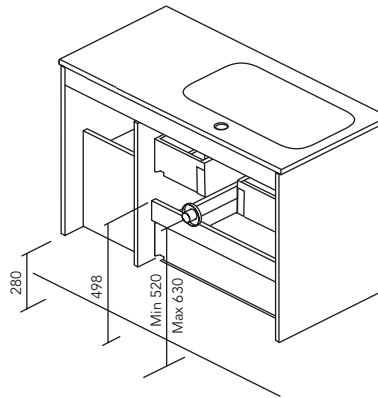

GLOSS WHITE

MATT WHITE

Tube depth 7 cm.

2 Drawers

2 Drawers - 1 Door

1 Door - 2 Drawers - 1 Door

SIDE PANELS	FRONTS	DRAWERS				HANDLE	FINISHES	RANGE	
		Partially extraction Hettich	Smoky leather interior	Drawer organis.	Soft close			D-46	Suspended
MDF 16 mm	MDF 16 mm					Integral front handle	Foil 2D / Foil 3D		

\* Dimensions indicated in the drawing are based on the level of the whole leg, in case of wall hanging the furniture dimensions. The measures of these schemes are represented in mm.