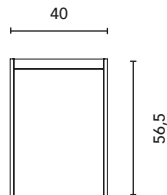

Depth 45

COLUMN

Depth 24

Interior distribution: 2 mobile wooden shelves and 1 fixed wooden shelf.

WALLS

Depth 15

Interior: 2 glass shelves.

TOP PVC

Depth 46 / Thickness 1,6

Doesn't admit washbasin.

MACHINED WORKTOP

Depth 46 / Melamine thickness 1,6 / Lacquered thickness 1,9

Worktops valid only for modules of 60, 80 and 100 with central sinus.

WORKTOP PVC

\* Dimensions indicated in the drawing are based on the level of the whole leg, in case of wall hanging the furniture dimensions. The measures of these schemes are represented in mm.