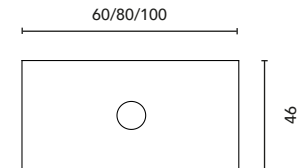

Depth 45

COLUMN

Depth 24

Interior distribution: 2 mobile wooden shelves and 1 fixed wooden shelf.

WALLS

Depth 15

Interior: 2 glass shelves.

TOP PVC

Depth 46 / Thickness 1,6

Doesn't admit washbasin.

MACHINED WORKTOP

Depth 46 / Melamine thickness 1,6 / Lacquered thickness 1,9

Worktops valid only for modules of 60, 80 and 100 with central sinus.

WORKTOP PVC

\* Dimensions indicated in the drawing are based on the level of the whole leg, in case of wall hanging the furniture dimensions. The measures of these schemes are represented in mm.