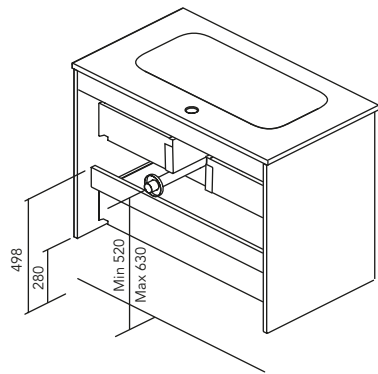

Depth 46 / Thickness 1,6

Doesn't admit washbasin.

MACHINED WORKTOP

Depth 46 / Melamine thickness 1,6 / Lacquered thickness 1,9

Worktops valid only for modules of 60, 80 and 100 with central sinus.

WORKTOP PVC

GLOSS WHITE

MATT WHITE

Tube depth 7 cm.

2 Drawers

2 Drawers - 1 Door

1 Door - 2 Drawers - 1 Door

SIDE PANELS	FRONTS	DRAWERS				HANDLE	FINISHES	RANGE	
		Partially extraction Hettich	Smoky leather interior	Drawer organis.	Soft close			D-46	Suspended
MDF 16 mm	MDF 16 mm					Integral front handle	Foil 2D / Foil 3D		

\* Dimensions indicated in the drawing are based on the level of the whole leg, in case of wall hanging the furniture dimensions. The measures of these schemes are represented in mm.