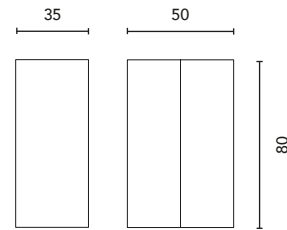

Depth 45

COLUMN

Depth 24

Interior distribution: 2 mobile wooden shelves and 1 fixed wooden shelf.

WALLS

Depth 15

Interior: 2 glass shelves.

TOP PVC

Depth 46 / Thickness 1,6

Doesn't admit washbasin.

MACHINED WORKTOP

Depth 46 / Melamine thickness 1,6 / Lacquered thickness 1,9

Worktops valid only for modules of 60, 80 and 100 with central sinus.

WORKTOP PVC

\* Dimensions indicated in the drawing are based on the level of the whole leg, in case of wall hanging the furniture dimensions. The measures of these schemes are represented in mm.