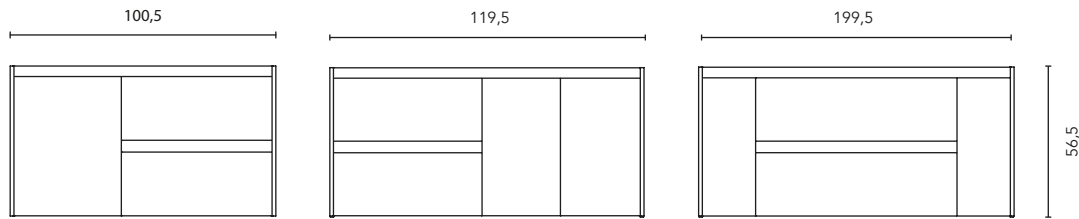

FURNITURE AND AUXILIARIES

FURNITURE

Depth 45

COLUMN

Depth 24

WALLS

Depth 15

FINISHES

NORDIC OAK

SAMARA OAK

BLUE NAVY MATT

MATT SAND

GLOSS WHITE

MATT WHITE

* Measure in cm.

Tube depth 7 cm.

* Dimensions indicated in the drawing are based on the level of the whole leg, in case of wall hanging the furniture dimensions. The measures of these schemes are represented in mm.