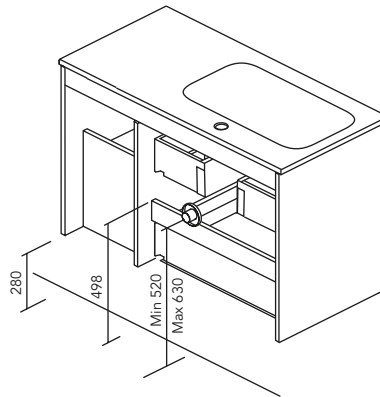

NORDIC OAK

SAMARA OAK

BLUE NAVY MATT

MATT SAND

GLOSS WHITE

MATT WHITE

* Measure in cm.

Tube depth 7 cm.

2 Drawers

2 Drawers - 1 Door

1 Door - 2 Drawers - 1 Door

SIDE PANELS	FRONTS	DRAWERS				HANDLE	FINISHES	RANGE	
MDF 16 mm	MDF 16 mm	Partially extraction Hettich	Smoky leather interior	Drawer organis.	Soft close	Integral front handle	Foil 2D / Foil 3D	D-46	Suspended

* Dimensions indicated in the drawing are based on the level of the whole leg, in case of wall hanging the furniture dimensions. The measures of these schemes are represented in mm.