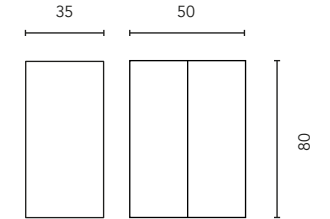

FURNITURE AND AUXILIARIES

FURNITURE

Depth 45

COLUMN

Depth 24

WALLS

Depth 15

FINISHES

NORDIC OAK

SAMARA OAK

BLUE NAVY MATT

MATT SAND

GLOSS WHITE

MATT WHITE

* Measure in cm.

Tube depth 7 cm.

2 Drawers

2 Drawers - 1 Door

1 Door - 2 Drawers - 1 Door

SIDE PANELS	FRONTS	DRAWERS				HANDLE	FINISHES	RANGE	
MDF 16 mm	MDF 16 mm	Partially extraction Hettich	Smoky leather interior	Drawer organis.	Soft close	Integral front handle	Foil 2D / Foil 3D	D-46	Suspended

* Dimensions indicated in the drawing are based on the level of the whole leg, in case of wall hanging the furniture dimensions. The measures of these schemes are represented in mm.