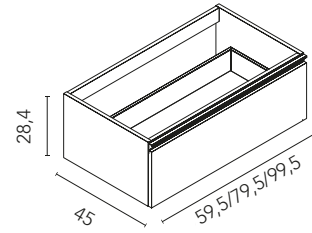

WORKTOPS AND BASE UNITS

WORKTOPS

BASE UNITS

HANDLE

Measures 60/80/100

Base unit with no handle.
Necessary to choose size
and finish.

Handle finishes:

BRACKETS

For sizes from 60 to 120cm
(with centered sink or without sink): 2 brackets.
For 120cm (with displaced sink or two sinks): 3 brackets.

FINISHES

NATURE BEIGE

MATT WHITE