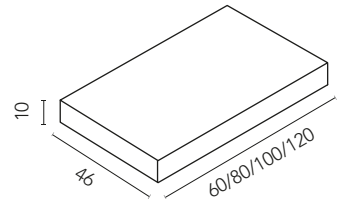

WORKTOPS AND BASE UNITS

WORKTOPS

BASE UNITS

HANDLE

Measures 60/80/100

Base unit with no handle.
Necessary to choose size
and finish.

Handle finishes:

BRACKETS

For sizes from 60 to 120cm
(with centered sink or without sink): 2 brackets.
For 120cm (with displaced sink or two sinks): 3 brackets.

FINISHES

NATURE BEIGE

MATT WHITE